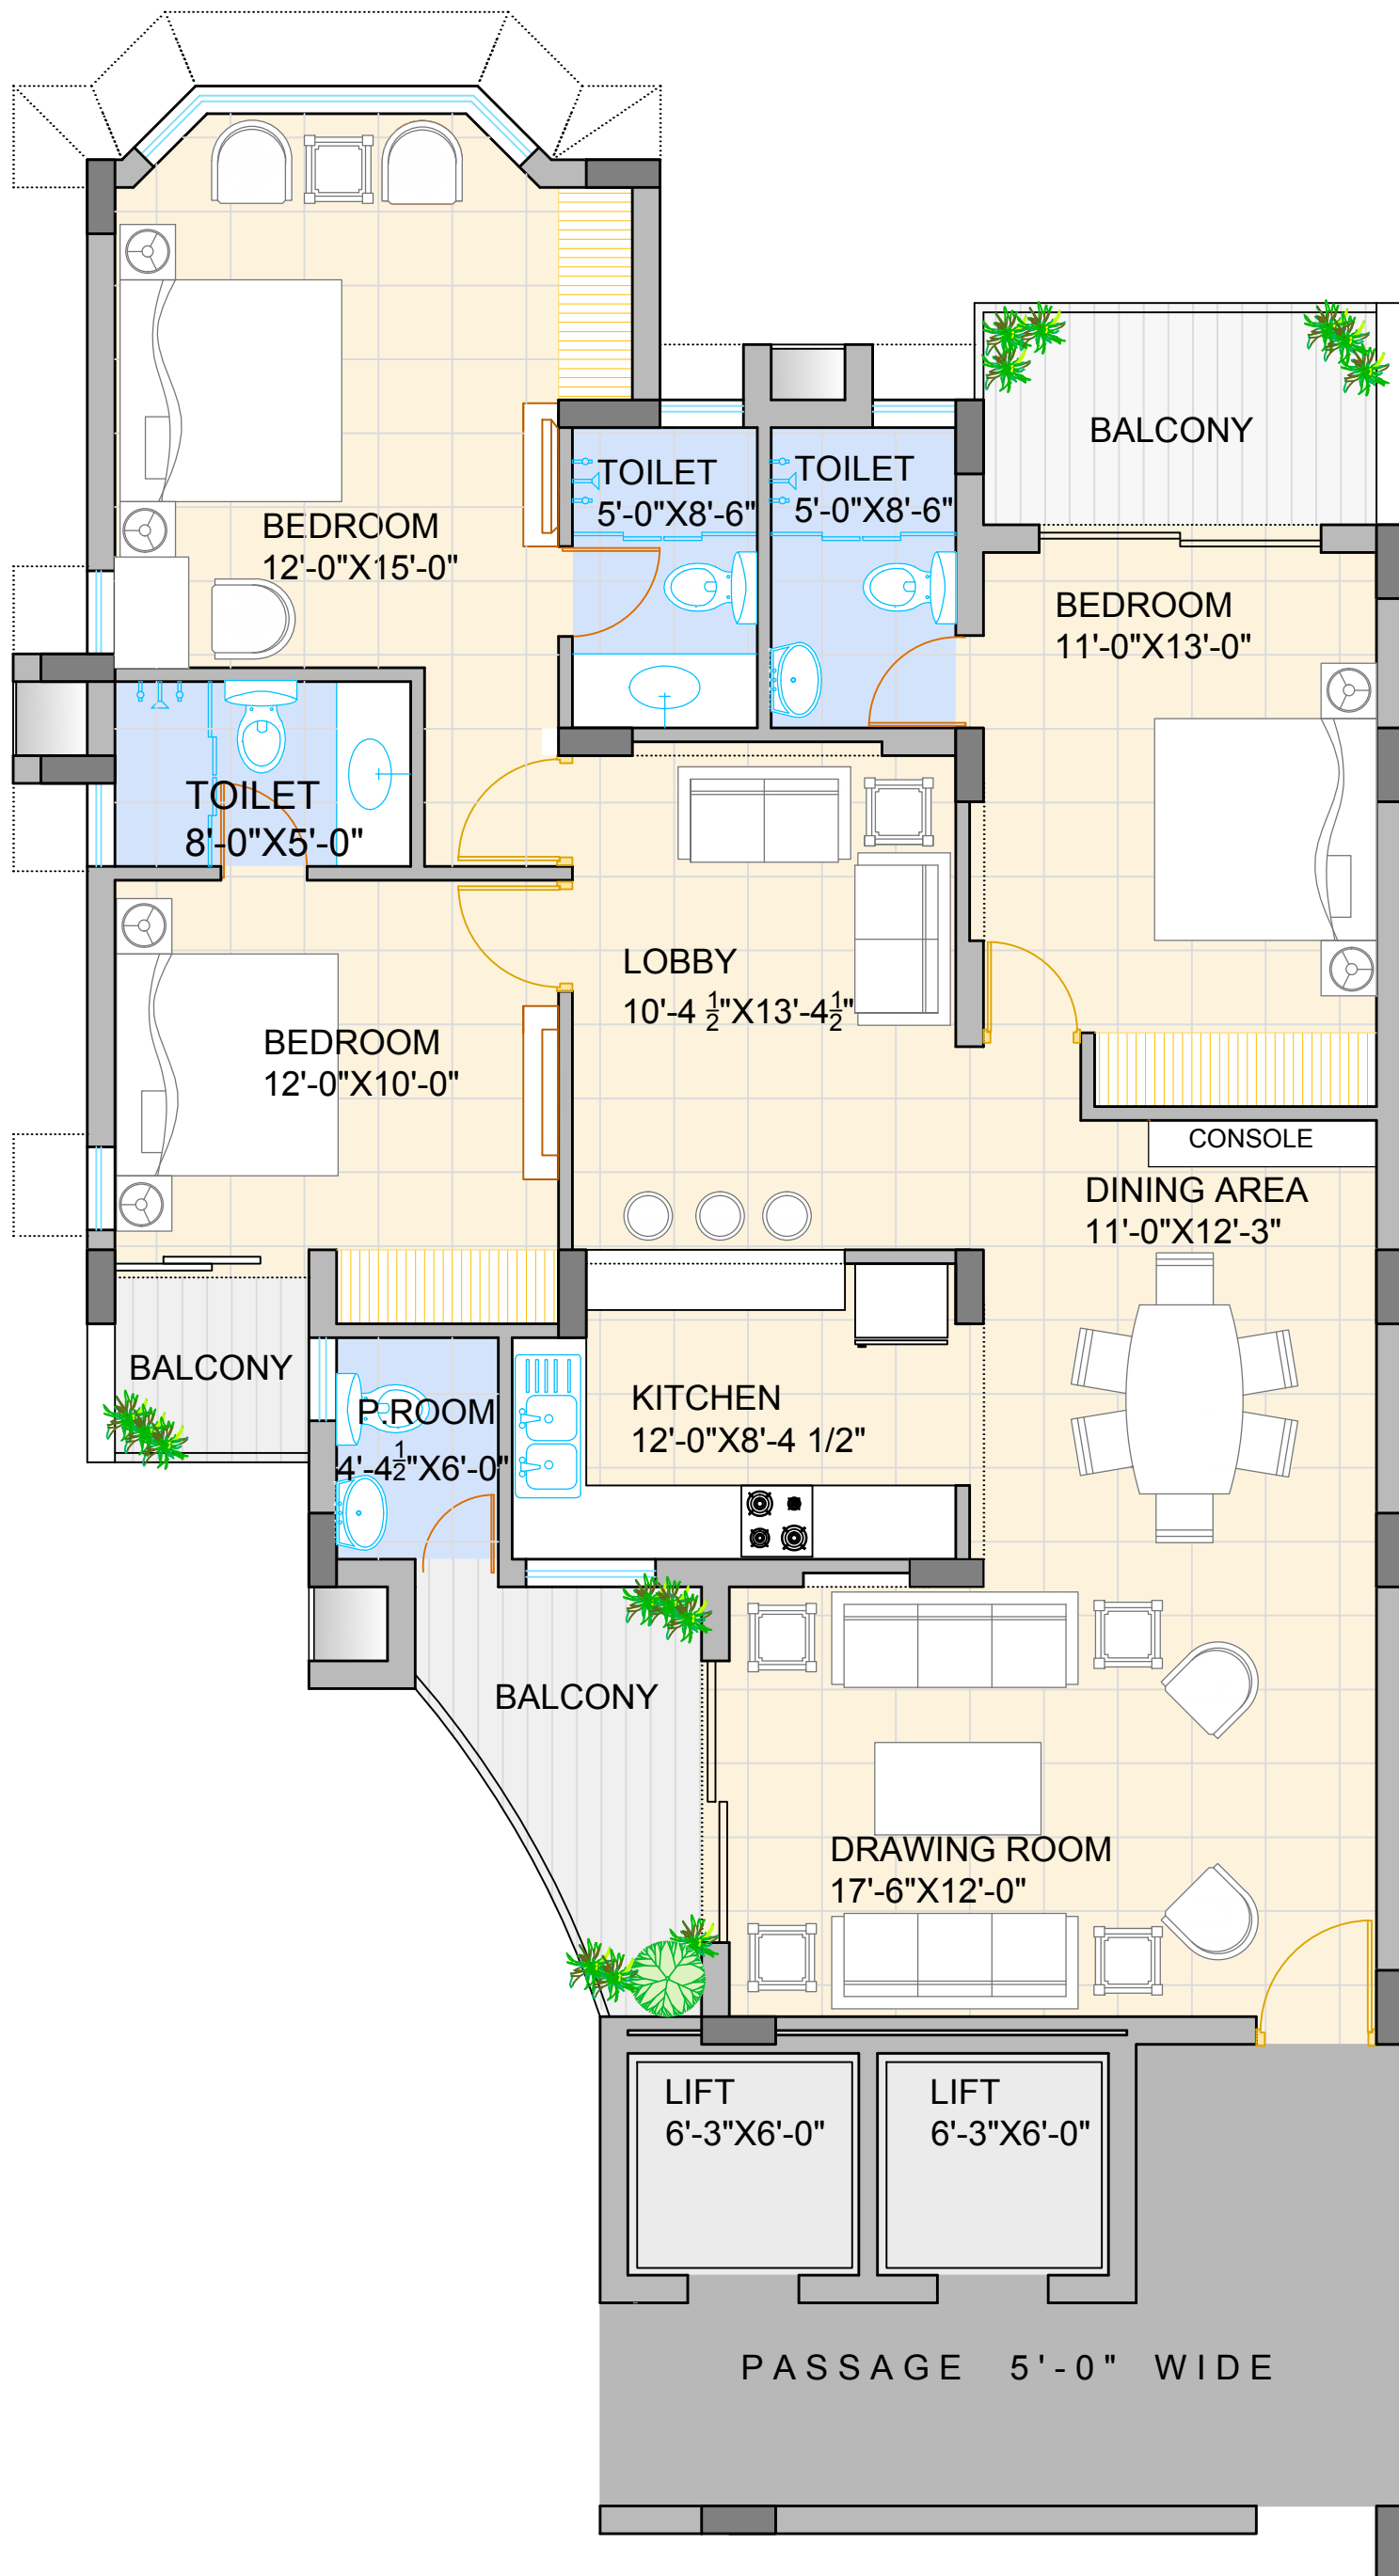

3BHK UNIT PLAN

**TYPICAL FLOOR PLAN
THREE BEDROOM ACCOMODATION**

CARPET AREA	SUPER AREA
1292.69 SQFT.	1737.50 SQFT